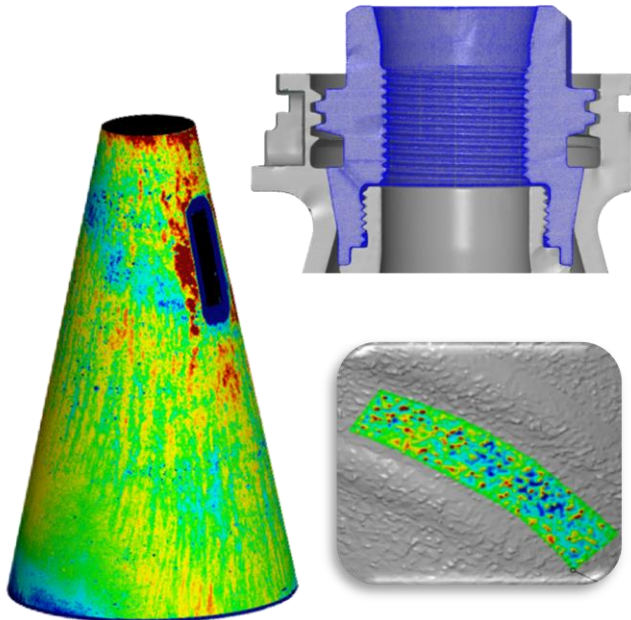

The background of the slide is a deep blue space filled with numerous stars of varying brightness. On the right side, a large, reddish-brown planet, likely Mars, is partially visible, showing its textured surface. The text is overlaid on this background.

*Based around NAICS 541XXX

Primary Capabilities

Overview

- Hypersonic Flight System Development
- Rayon-alternative Rocket Motor Nozzle Development
- Advanced Modeling and Simulation
- Industrial 3D Scanning and Reverse Engineering
- Advanced/Additive Manufacturing
- Obsolescence Avoidance and Management
- Shape/Topology Optimization of Composite Structures

Primary Capabilities

Optical Metrology

- Industrial 3D scanning and Reverse Engineering
- Technical Data Package Generation
- Automated Full Surface 3D Inspection

Principle Point(s) of Contact

NAME	TITLE	PHONE	EMAIL
Chandler Wicks	CEO	256-713-7401	Chandler.wicks@relogicresearch.com
Devlin Hayduke	CTO	256-713-7401	Devlin.Hayduke@relogicresearch.com
Larissa Allen	Director of Ops	256-713-7401	Larissa.allen@relogicresearch.com
Jaco Schutte	Technical Fellow	256-713-7401	Jaco.Schutte@relogicresearch.com