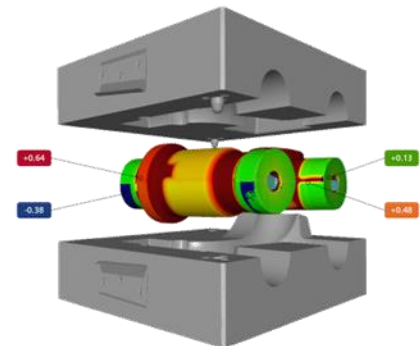

*Based around NAICS 541XXX

Primary Capabilities

Overview

- Hypersonic Flight System Development
- Rayon-alternative Rocket Motor Nozzle Development
- Advanced Modeling and Simulation
- Industrial 3D Scanning and Reverse Engineering
- Advanced/Additive Manufacturing
- Obsolescence Avoidance and Management
- Shape/Topology Optimization of Composite Structures

Primary Capabilities

Optical Metrology

- Industrial 3D scanning and Reverse Engineering
- Technical Data Package Generation
- Automated Full Surface 3D Inspection

Principle Point(s) of Contact

NAME	TITLE	PHONE	EMAIL
Chandler Wicks	CEO	256-713-7401	Chandler.wicks@relogicresearch.com
Devlin Hayduke	CTO	256-713-7401	Devlin.Hayduke@relogicresearch.com
Larissa Allen	Director of Ops	256-713-7401	Larissa.allen@relogicresearch.com
Jaco Schutte	Technical Fellow	256-713-7401	Jaco.Schutte@relogicresearch.com